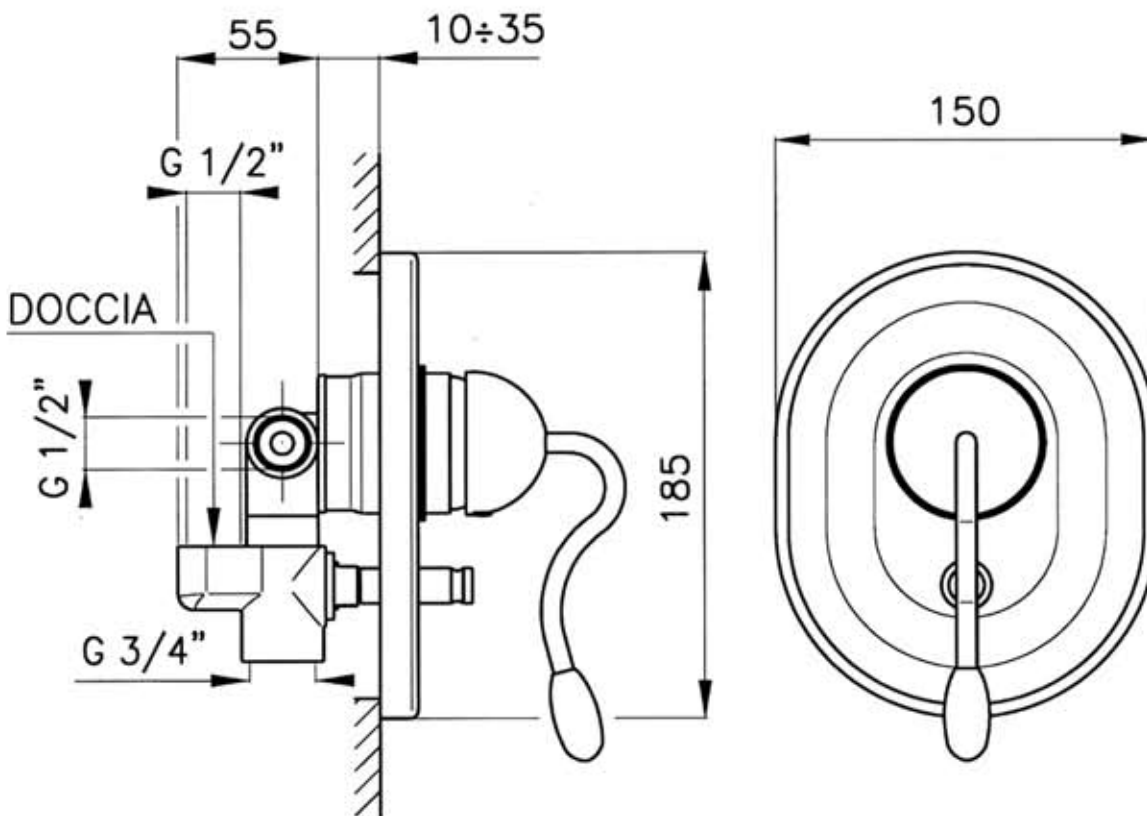

**3460 - Single Lever for Built in Shower with Diverter and
and
4060 - Single lever body for Built In Shower with Diverter**

- Handmade in Italy since 1960
- ¼ Turn valves handmade at Nicolazzi Factory
- Solid DZR Brass Compliant to AZ/NZS 3718
- Suitable even and uneven pressure
- Handles are interchangeable
- Six year Warranty