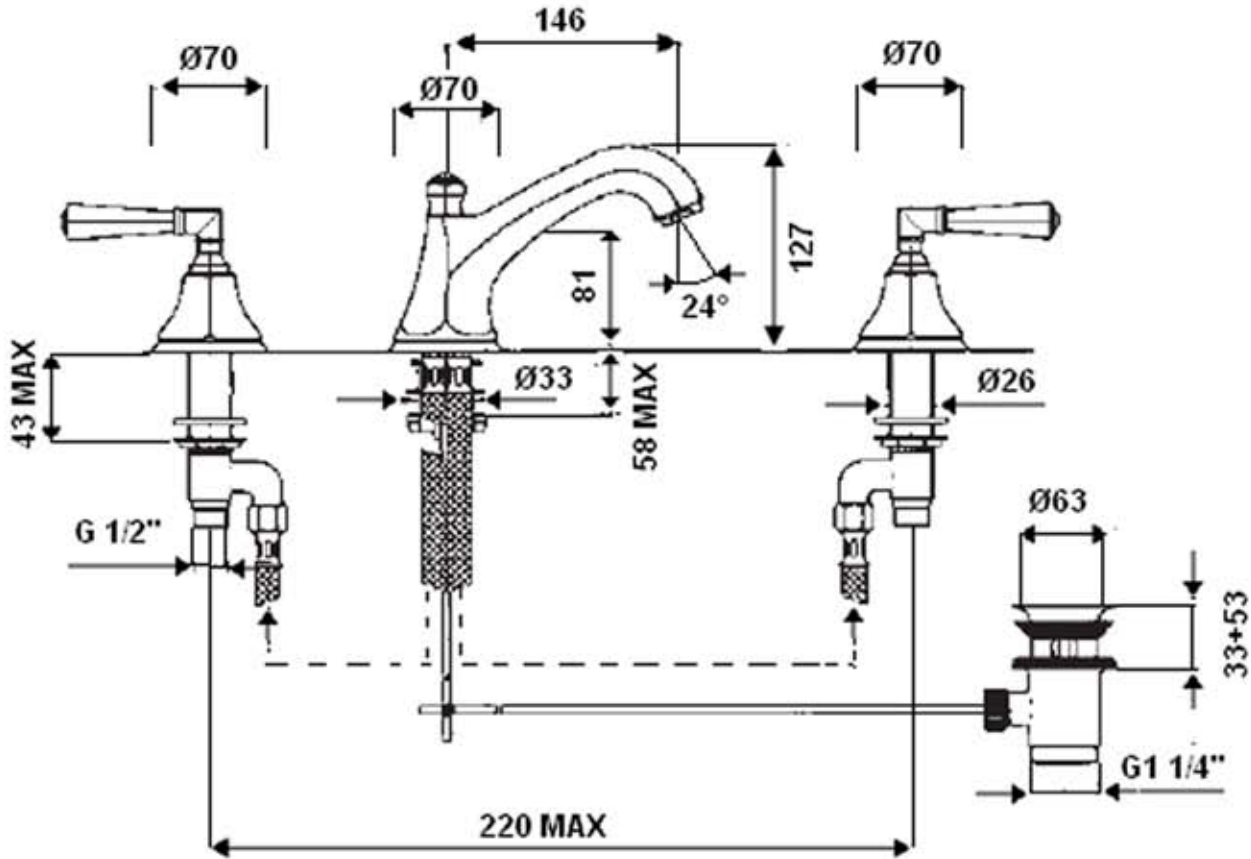

## 1908 - "Art Deco" Wash Basin Mixer with Automatic Pop Up Waste

- Handmade in Italy since 1960
- ¼ Turn valves handmade at Nicolazzi Factory
- Solid DZR Brass Compliant to AS/NZS 3718
- Suitable even and uneven pressure
- Handles are interchangeable
- Six year Warranty

# Specifications