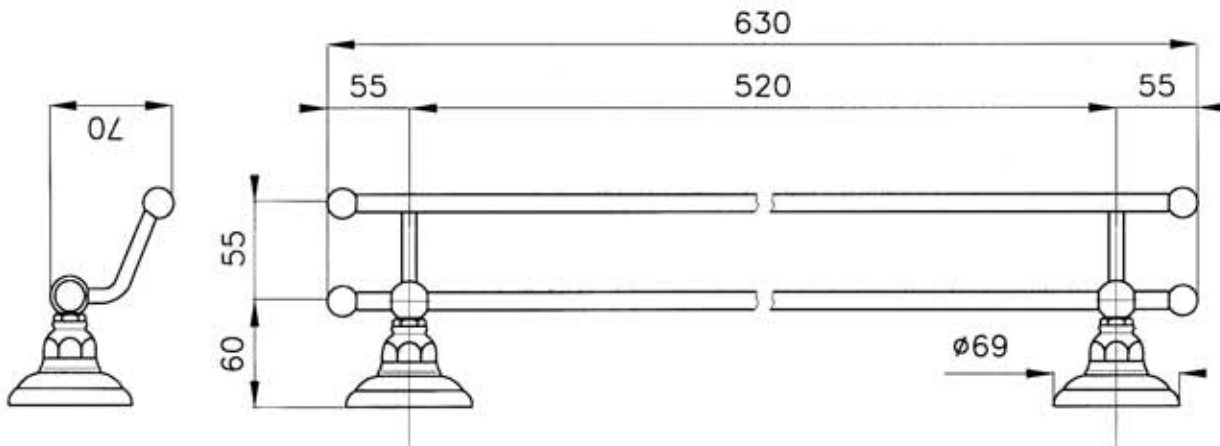

1498 - Double Towel Holder - Bagno

- Handmade in Italy since 1960
- Six year Warranty
- Accessory range is made of solid brass and designed in house by Bruno Nicolazzi
- All finish options available
- Clear and Black crystal is also available along with Black Ceramic in all colour finishes