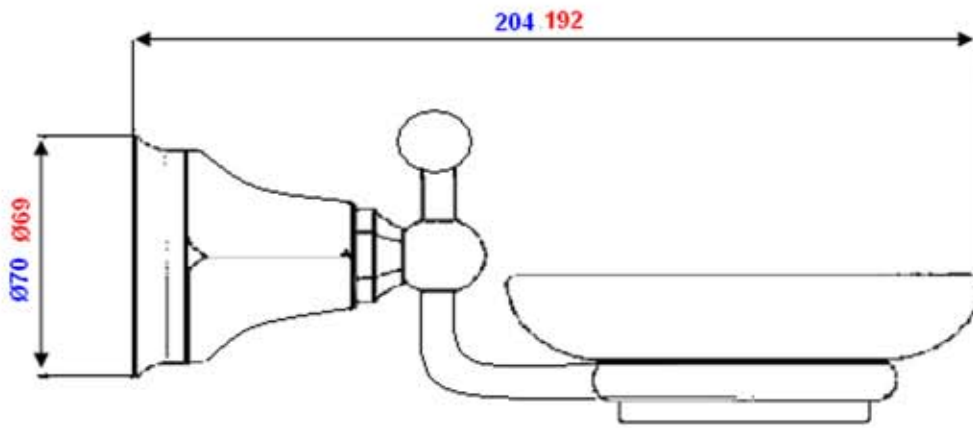

## 1487 - Ceramic Soap Dish & Holder - Teide

- Handmade in Italy since 1960
- Six year Warranty
- Accessory range is made of solid brass and designed in house by Bruno Nicolazzi
- All finish options available
- Clear and Black crystal is also available along with Black Ceramic in all colour finishes