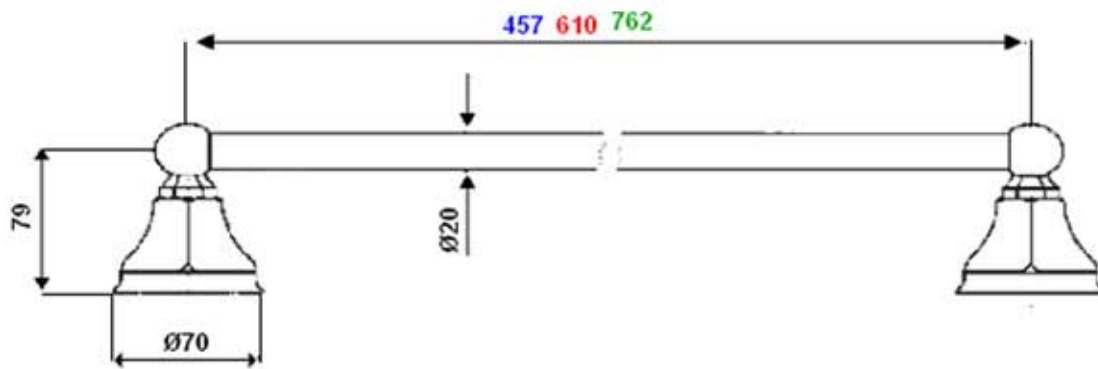

## 1486 - Towel Holder 60cm - Teide

- Handmade in Italy since 1960
- Six year Warranty
- Accessory range is made of solid brass and designed in house by Bruno Nicolazzi
- All finish options available
- Clear and Black crystal is also available along with Black Ceramic in all colour finishes