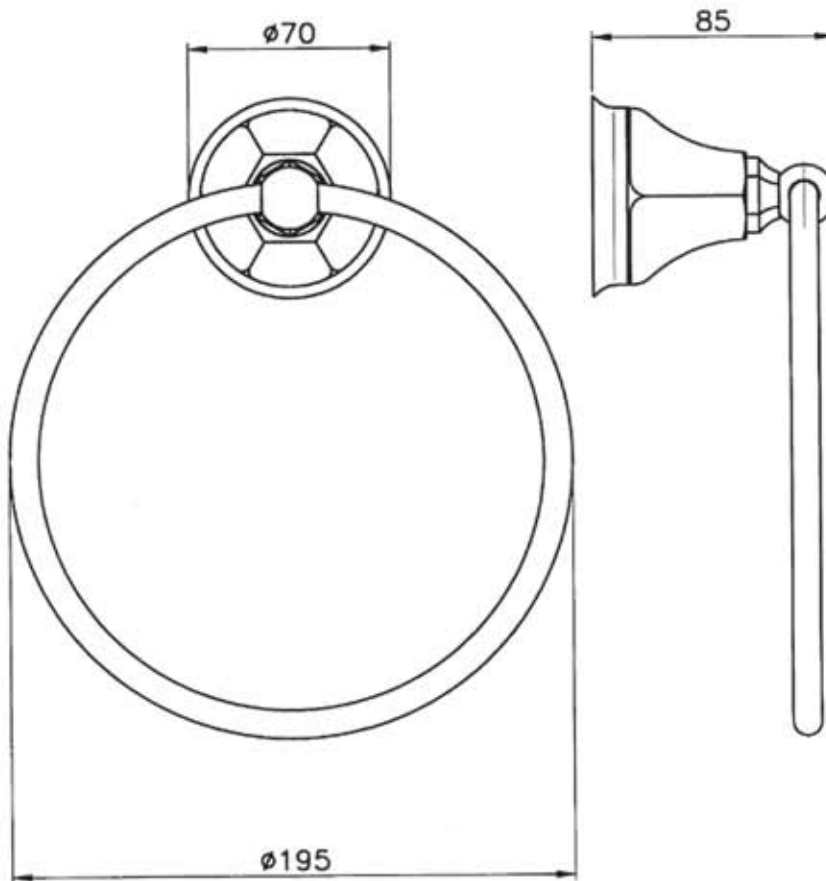

1485 - Towel Ring - Teide

- Handmade in Italy since 1960
- Six year Warranty
- Accessory range is made of solid brass and designed in house by Bruno Nicolazzi
- All finish options available
- Clear and Black crystal is also available along with Black Ceramic in all colour finishes