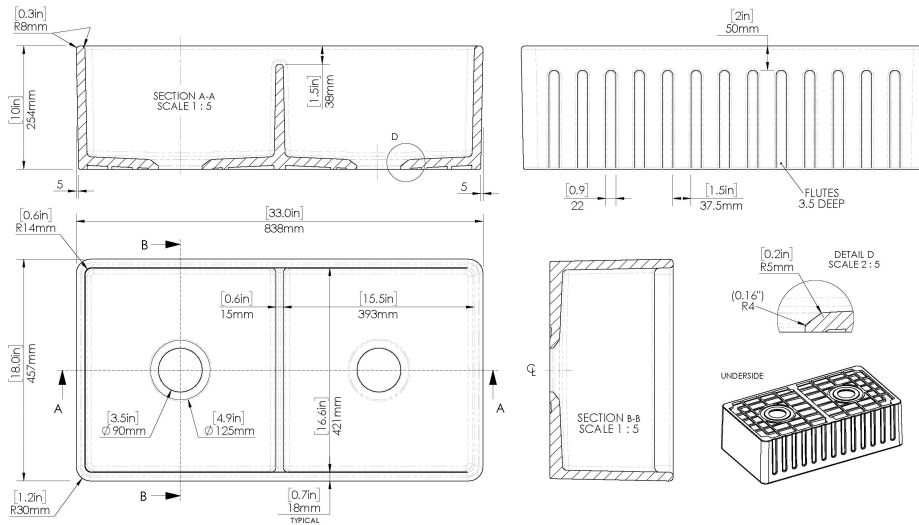

CUSTOMER DATA SHEET - SINKS

SALES CODE: EF105AS33D

DESCRIPTION: 33X18x10 Dbl Reverse Fluted/Plain Sink

PRODUCT DIMENSIONS (mm)

Height (mm)	Width (mm)	Depth (mm)
254	838	457

PRODUCT DIMENSIONS (inch)

Height (inch)	Width (inch)	Depth (inch)
10	33	18

INNER BOWL DIMENSIONS (mm)

Height (mm)	Width (mm)	Depth (mm)
232	392	421

INNER BOWL DIMENSIONS (inch)

Height (inch)	Width (inch)	Depth (inch)
9.1	15.4	16.6

PACKAGING DATA

Packaging Options	Ista - Standard - Suspended	Box Qty	1
UPC/cUPC	Yes	Gross Wgt Kg	33
UPC/cUPC Number	311189	Barcode	5056678437599

PRODUCT DETAILS

Country of Origin	Utd.Arab.Emir.	Number of Bowls	2	Overflow	No
Product Material	Fireclay	Flute Size	22/34.5	Outlet Size	90 mm
Colour	White	Rebate Size	N/A	Template	No
Waste Type Req'd	90mm Strainer Waste	Care Guide	Yes	Extras	N/A