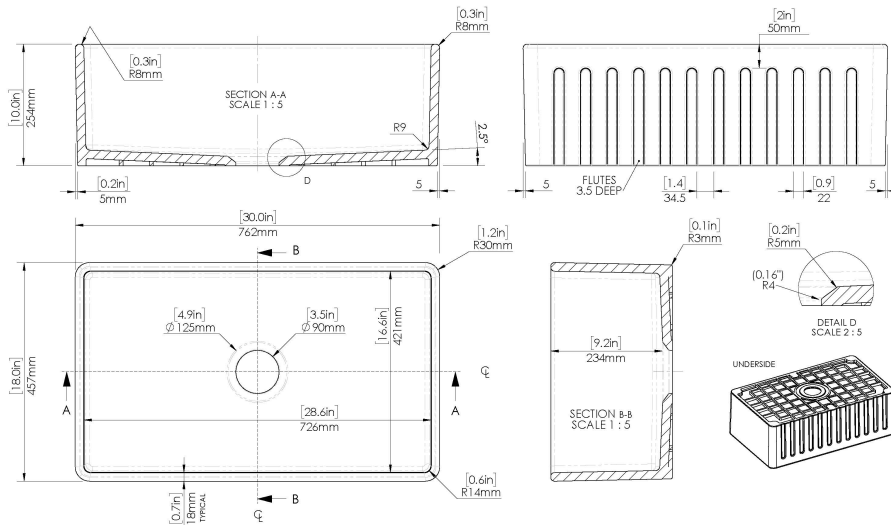

CUSTOMER DATA SHEET - SINKS

SALES CODE: EF10530

DESCRIPTION: 30X18x10 Reversible Fluted/Plain Sink

PRODUCT DIMENSIONS (mm)

Height (mm)	Width (mm)	Depth (mm)
254	762	457

PRODUCT DIMENSIONS (inch)

Height (inch)	Width (inch)	Depth (inch)
10	30	18

INNER BOWL DIMENSIONS (mm)

Height (mm)	Width (mm)	Depth (mm)
232	718	413

INNER BOWL DIMENSIONS (inch)

Height (inch)	Width (inch)	Depth (inch)
9.1	28.3	16.3

PACKAGING DATA

Packaging Options	Ista - Standard - Suspended	Box Qty	1
UPC/cUPC	Yes	Gross Wgt Kg	30
UPC/cUPC Number	311189	Barcode	5056678437582

PRODUCT DETAILS

Country of Origin	Utd.Arab.Emir.	Number of Bowls	1	Overflow	No
Product Material	Fireclay	Flute Size	22/34.5	Outlet Size	90 mm
Colour	White	Rebate Size	N/A	Template	No
Waste Type Req'd	90mm Strainer Waste	Care Guide	Yes	Extras	N/A