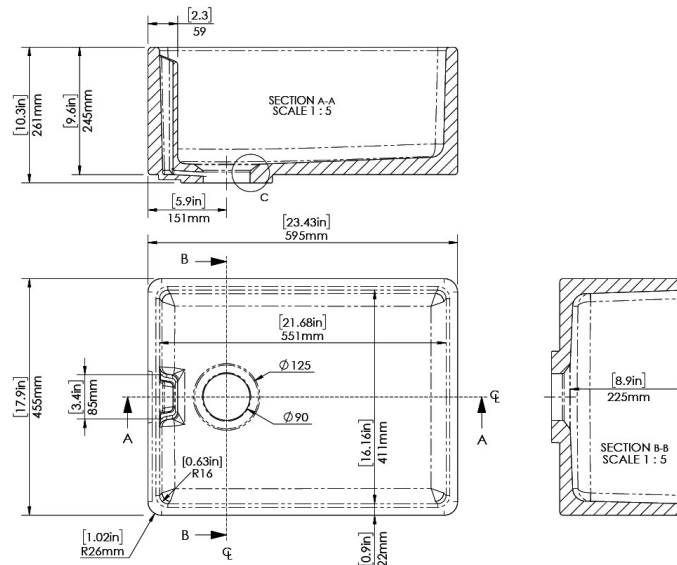

CUSTOMER DATA SHEET - SINKS

SALES CODE: BE10024

DESCRIPTION: Belfast Sink 595X455x254 90W

PRODUCT DIMENSIONS (mm)

Height (mm)	Width (mm)	Depth (mm)
245	595	455

PRODUCT DIMENSIONS (inch)

Height (inch)	Width (inch)	Depth (inch)
9.6	24	18

INNER BOWL DIMENSIONS (mm)

Height (mm)	Width (mm)	Depth (mm)
225	551	411

INNER BOWL DIMENSIONS (inch)

Height (inch)	Width (inch)	Depth (inch)
8.9	21.7	16.1

PACKAGING DATA

Packaging Options	Ista - Standard - Suspended	Box Qty	1
UPC/cUPC	Yes	Gross Wgt Kg	36.7
UPC/cUPC Number	311189	Barcode	5056462635965

PRODUCT DETAILS

Country of Origin	Utd.Arab.Emir.	Number of Bowls	1	Overflow	Yes
Product Material	Fireclay	Flute Size	N/A	Outlet Size	90 mm
Colour	White	Rebate Size	N/A	Template	No
Waste Type Req'd	90mm Strainer Waste	Care Guide	Yes	Extras	N/A