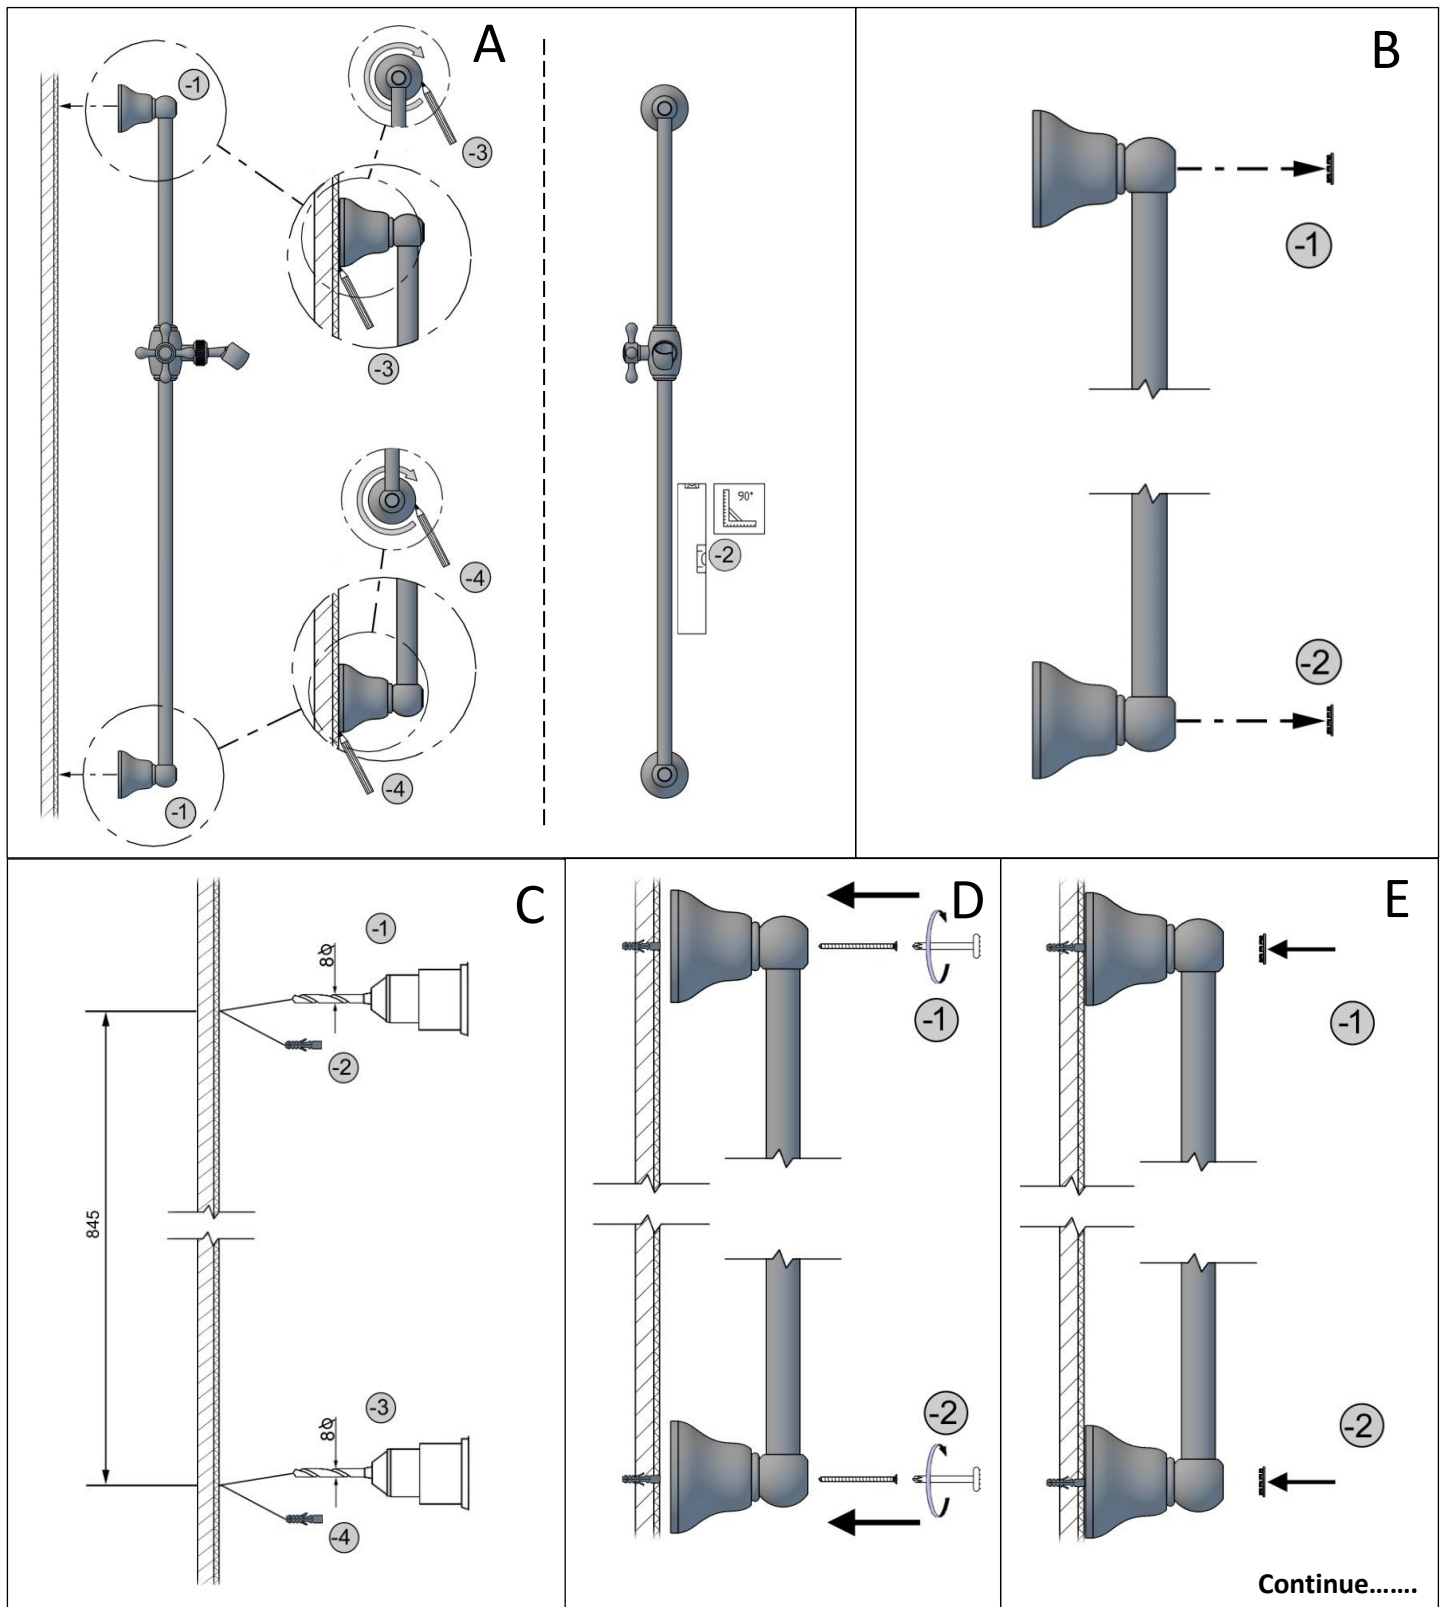

CALFLEX®

Colonial adj. brass shower column with hand shower
Art: 5-85400-RES

Specifications

- Handmade in Italy
- Suitable for even and uneven pressure
- No Liming shower heads

Installation Instructions Model : 5-85400-RES

Installation Instructions Model : 5-84500-RES

Before use

- Turn on the Hot and Cold water supplies to the appropriate tapware.
- Maximum temperature for Hot water supply to the tapware is 62 °C.
- Minimum recommended pressure is 100 kPa — Maximum recommended pressure is 500 kPa.
- Check the installation carefully for leaks.
- If further building work is to be carried out in the vicinity of the tapware, it should be covered to prevent paint, adhesive, etc. from damaging the surface.