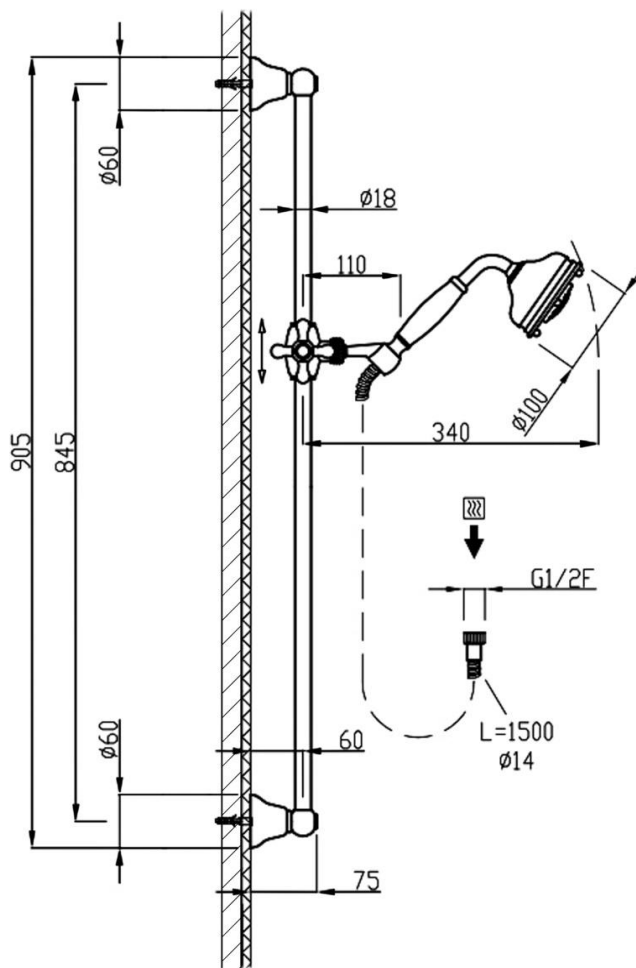

CALFLEX®

Colonial adj. brass shower column with hand shower
Art: 5-85400-RES

Specifications

- Handmade in Italy
- Suitable for even and uneven pressure
- No Liming shower heads

Installation Instructions Model : 5-85400-RES

Installation Instructions Model : 5-84500-RES

Before use

- Turn on the Hot and Cold water supplies to the appropriate tapware.
- Maximum temperature for Hot water supply to the tapware is 62 °C.
- Minimum recommended pressure is 100 kPa — Maximum recommended pressure is 500 kPa.
- Check the installation carefully for leaks.
- If further building work is to be carried out in the vicinity of the tapware, it should be covered to prevent paint, adhesive, etc. from damaging the surface.