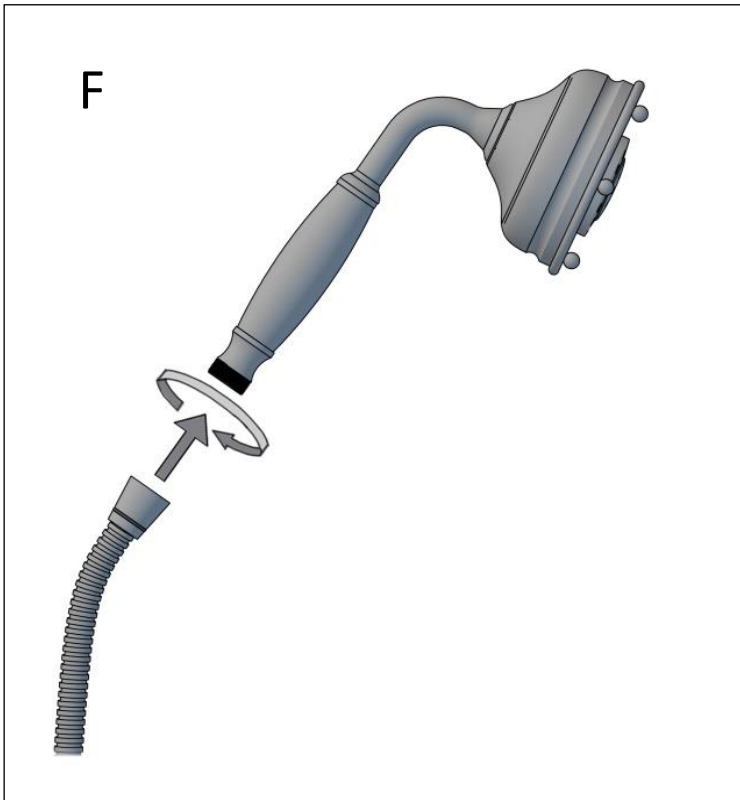

CALFLEX®

Colonial adj. brass shower column with hand shower
Art: 5-85400-RES

Specifications

- Handmade in Italy
- Suitable for even and uneven pressure
- No Liming shower heads

Installation Instructions Model : 5-85400-RES

Installation Instructions Model : 5-84500-RES

Before use

- Turn on the Hot and Cold water supplies to the appropriate tapware.
- Maximum temperature for Hot water supply to the tapware is 62 °C.
- Minimum recommended pressure is 100 kPa — Maximum recommended pressure is 500 kPa.
- Check the installation carefully for leaks.
- If further building work is to be carried out in the vicinity of the tapware, it should be covered to prevent paint, adhesive, etc. from damaging the surface.