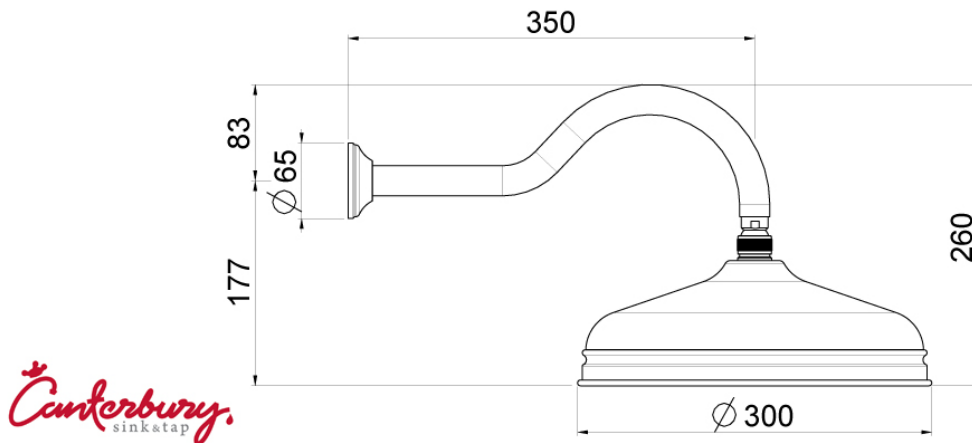

5-27030U35U

**350mm Wall Mounted Traditional Shower Arm
complete with 300mm Canniser Shower Head**

5-27020U35U

**350mm Wall Mounted Traditional Shower Arm
complete with 220mm Canniser Shower Head**

5-27010U35U

**350mm Wall Mounted Traditional Shower Arm
complete with 150mm Canniser Shower Head**