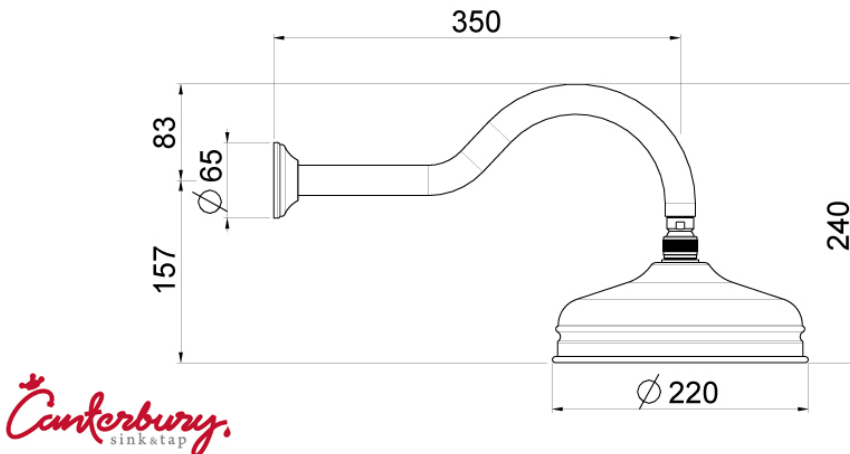

5-27030U35U

**350mm Wall Mounted Traditional Shower Arm
complete with 300mm Canniser Shower Head**

5-27020U35U

**350mm Wall Mounted Traditional Shower Arm
complete with 220mm Canniser Shower Head**

5-27010U35U

**350mm Wall Mounted Traditional Shower Arm
complete with 150mm Canniser Shower Head**