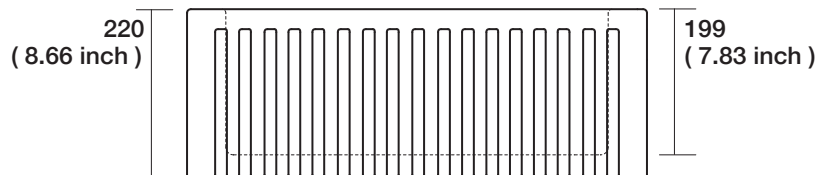

Art. 5460

HAMPSHIRE

HAMPSHIRE

Peso weight 41 kg

Canterbury
sink & tap

www.sinkandtap.com.au
(03) 9761 4603