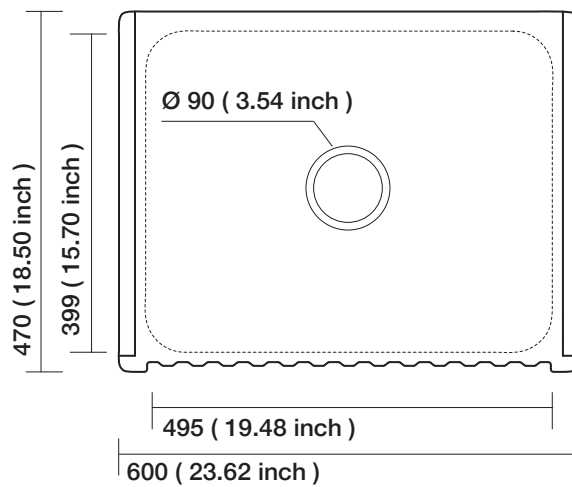

Art. 5460

HAMPSHIRE

HAMPSHIRE

Peso weight 41 kg

Canterbury
sink & tap

www.sinkandtap.com.au
(03) 9761 4603