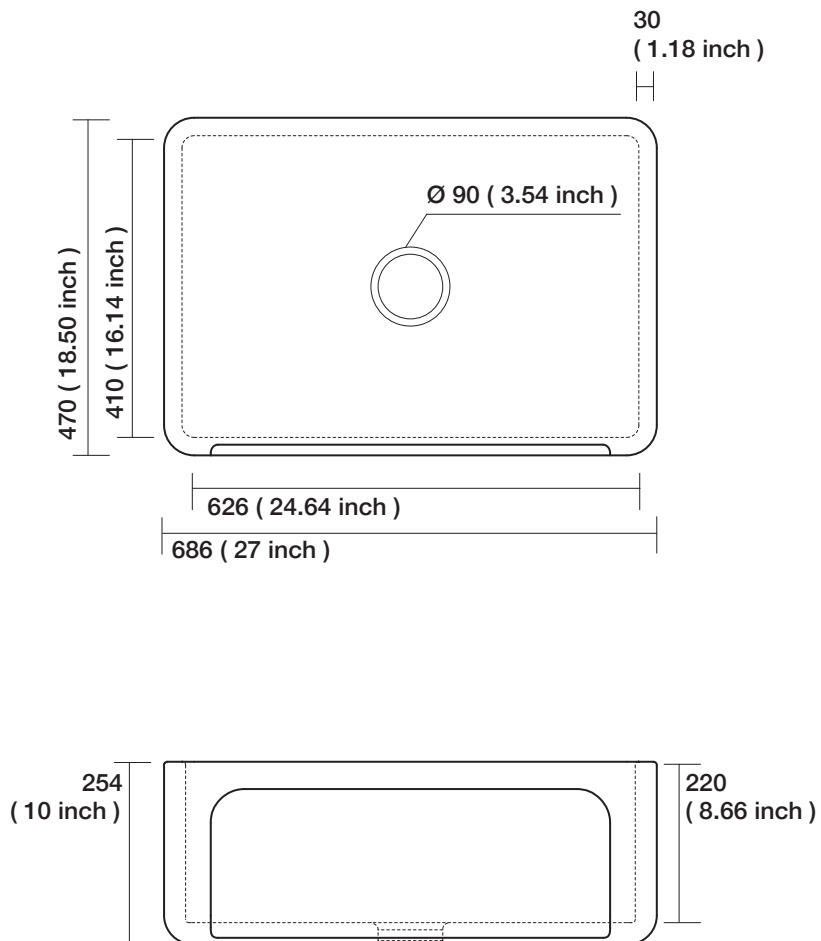

## Art. 5420

YORKSHIRE

YORKSHIRE

Peso  
weight

58 kg  
58 kg

*Canterbury*  
sink & tap

[www.sinkandtap.com.au](http://www.sinkandtap.com.au)

(03) 9761 4603