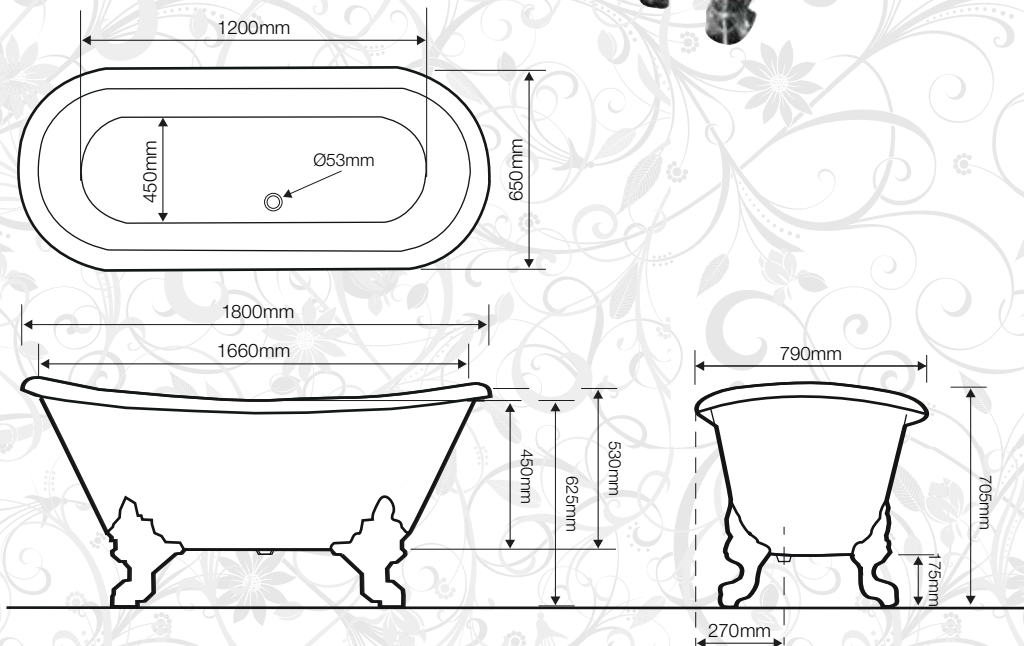

**TECHNICAL DATA – THE YEOMAN CAST IRON DOUBLE SLIPPER BATHTUB**

## Cast Iron Double Slipper Bathtub

### THE YEOMAN (1800mm) BATHTUB

- Size: 1800mm L x 790mm W x 550mm H
- Material: Enamelled cast iron
- Tub weight: 135kgs
- Water capacity: 225ltr
- Standard finish white exterior & interior

### DIMENSIONS